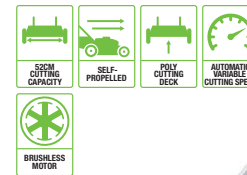

LM2122E-SP
52cm SELF-PROPELLED MOWER

Self-propelled mower with a 52cm cutting capacity, brushless motor and 70L collection bag

KIT