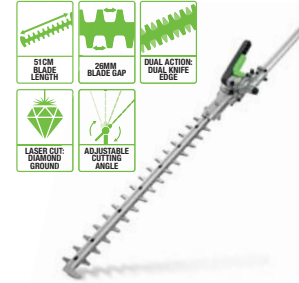

**HTA2000
HEDGE TRIMMER ATTACHMENT 01**

Laser cut, diamond ground blades and simple angle adjustment make this trimmer as precise as it is powerful